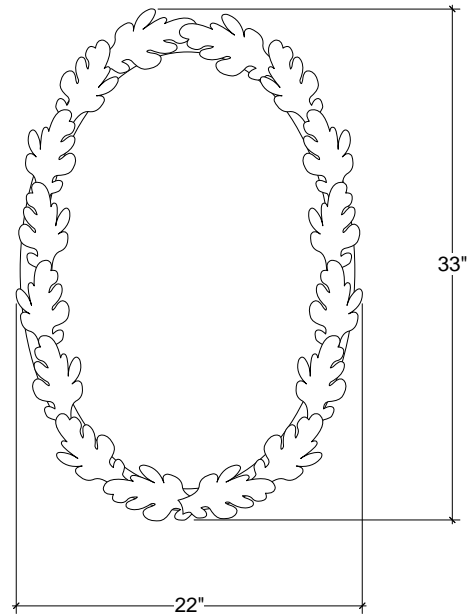

IRON WARE

Style Number	9033
W	22
H	33
Weight	35 lbs

Info

1/8" Antiqued mirror

Ironware products are hand forged, and as a result, dimensions may vary.
All designs by © Karin Eaton / Ironware International, Inc.
Customization available.