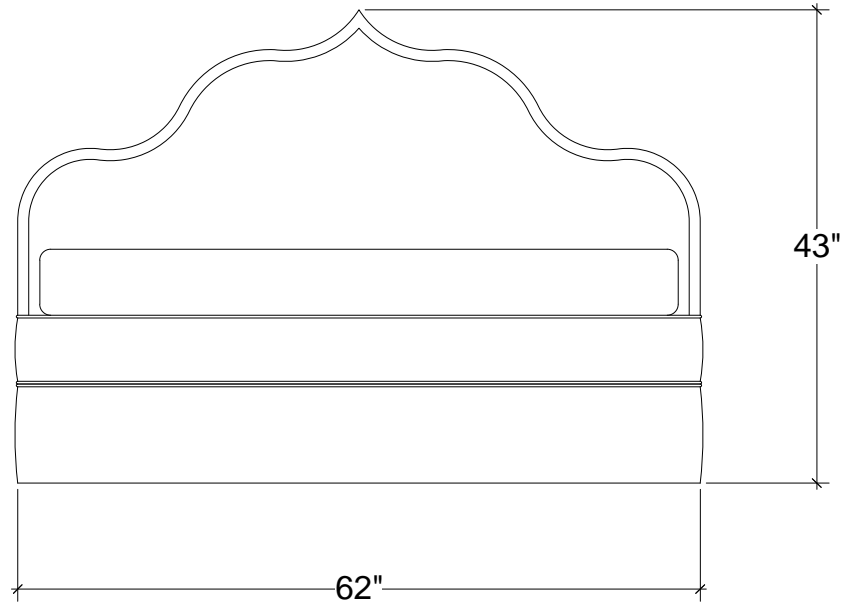

IRONWARE

Style Number	9035
L	62
D	28
H	43
SH	15
Weight	80 lbs

Info

COM for back 6 yards / COM for seat with ruching 10 Yards

Ironware products are hand forged, and as a result, dimensions may vary.

All designs by © Karin Eaton / Ironware International, Inc.