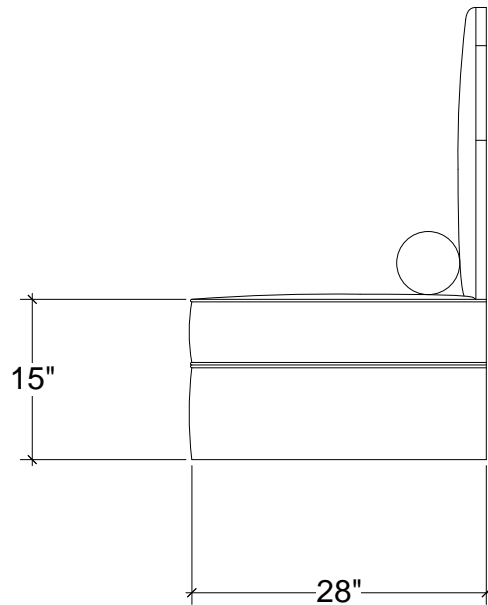

IRONWARE

Style Number	9035
L	62
D	28
H	43
SH	15
Weight	80 lbs

Info

COM for back 6 yards / COM for seat with ruching 10 Yards

Ironware products are hand forged, and as a result, dimensions may vary.

All designs by © Karin Eaton / Ironware International, Inc.