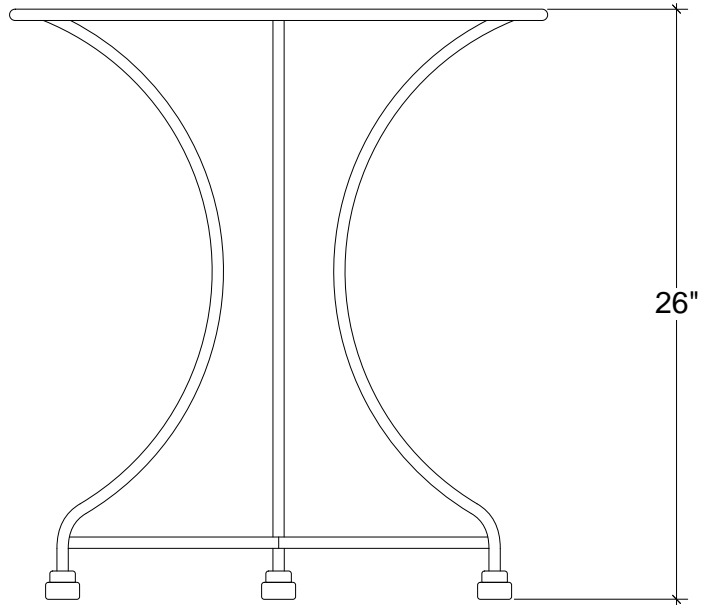

IRONWARE

Style Number	9037
Dia	24
H	26
Weight	22 lbs

Info

Ironware products are hand forged, and as a result, dimensions may vary.
All designs by © Karin Eaton / Ironware International, Inc.
Customization available.