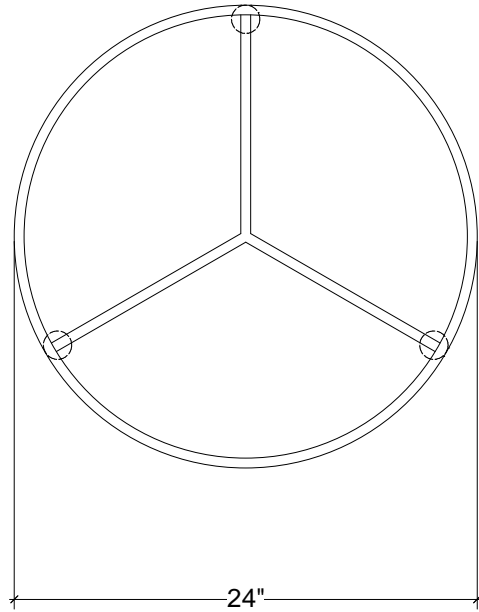

IRONWARE

Style Number	9037
Dia	24
H	26
Weight	22 lbs

Info

Ironware products are hand forged, and as a result, dimensions may vary.
All designs by © Karin Eaton / Ironware International, Inc.
Customization available.