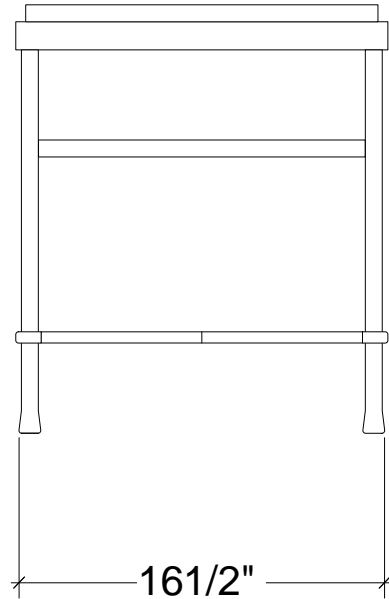

IRONWARE

Style Number	9045
W	16.5
L	36
H	19

Info

Ironware products are hand forged, and as a result, dimensions may vary.
All designs by © Karin Eaton / Ironware International, Inc.
Customization available.