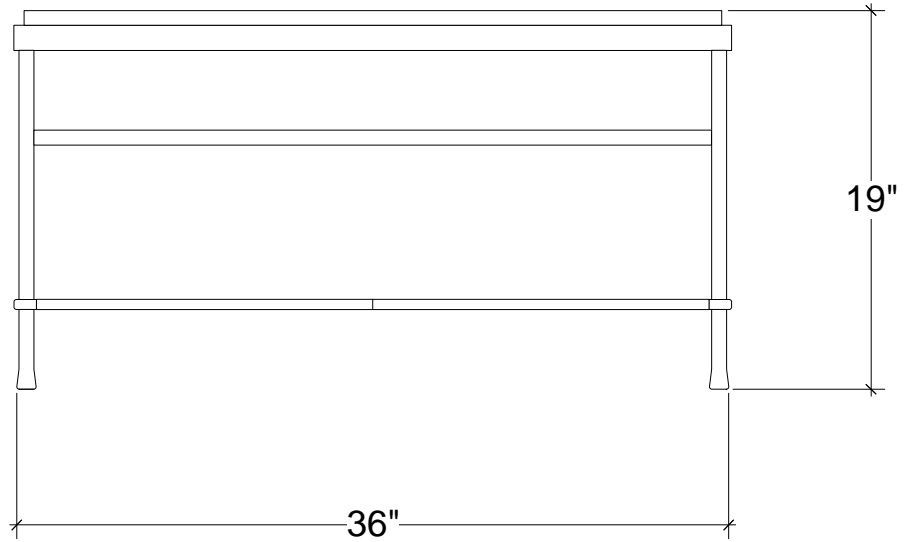

IRONWARE

Style Number	9045
W	16.5
L	36
H	19

Info

Ironware products are hand forged, and as a result, dimensions may vary.
All designs by © Karin Eaton / Ironware International, Inc.
Customization available.