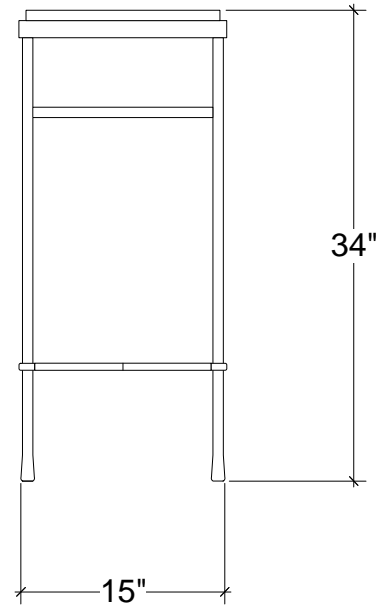

# IRONWARE

<b>Style Number</b>	9045B
<b>W</b>	46
<b>L</b>	15
<b>H</b>	34

## Info

2" Inset Indiana gray limestone with a 1" reveal

Ironware products are hand forged, and as a result, dimensions may vary.  
All designs by © Karin Eaton / Ironware International, Inc.  
Customization available.