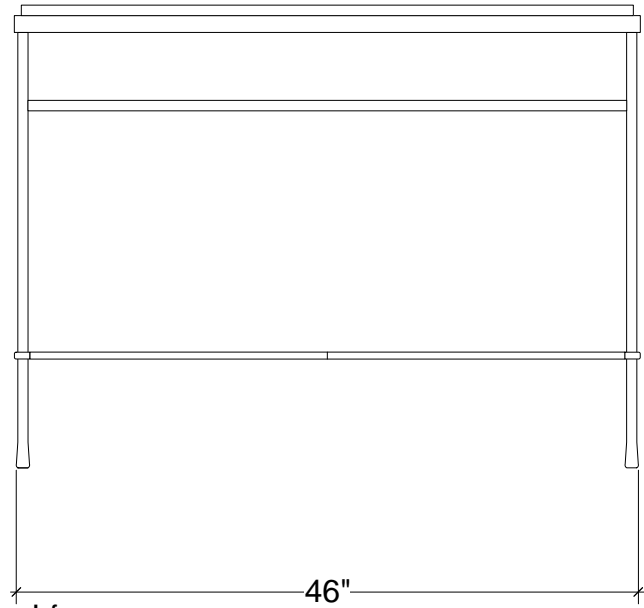

# IRONWARE

<b>Style Number</b>	9045B
<b>W</b>	46
<b>L</b>	15
<b>H</b>	34

## Info

2" Inset Indiana gray limestone with a 1" reveal

Ironware products are hand forged, and as a result, dimensions may vary.  
All designs by © Karin Eaton / Ironware International, Inc.  
Customization available.