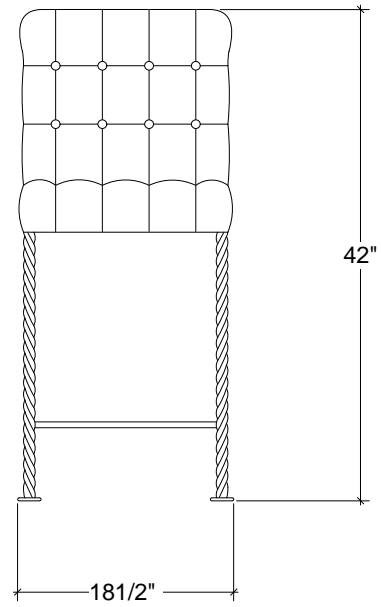

IRONWARE

Style Number	9049
W	18.5
D	22
H	42
SH	27
Weight	30 lbs

Info

COM 2 yards, COL is an additional charge, please call for details.

Ironware products are hand forged, and as a result, dimensions may vary.