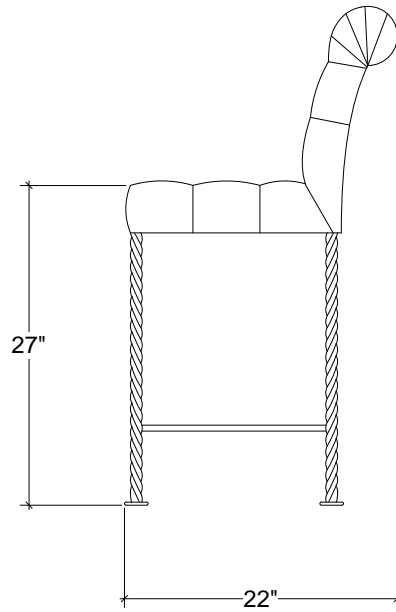

IRONWARE

Style Number	9049
W	18.5
D	22
H	42
SH	27
Weight	30 lbs

Info

COM 2 yards, COL is an additional charge, please call for details.

Ironware products are hand forged, and as a result, dimensions may vary.