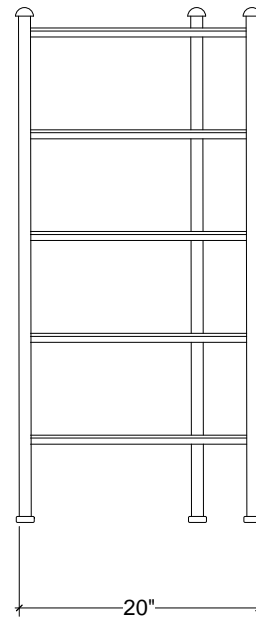

IRONWARE

Style Number	9051
W	26
D	20
H	43
Surface	Hammered

Info

3/8" Glass shelves

Ironware products are hand forged, and as a result, dimensions may vary.
All designs by © Karin Eaton / Ironware International, Inc.
Customization available.