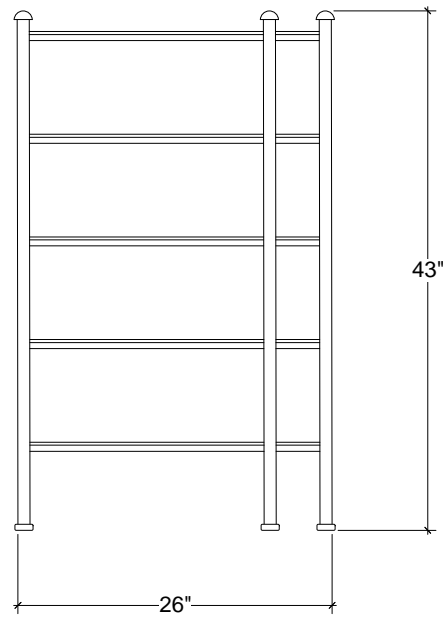

IRONWARE

Style Number	9051
W	26
D	20
H	43
Surface	Hammered

Info

3/8" Glass shelves

Ironware products are hand forged, and as a result, dimensions may vary.
All designs by © Karin Eaton / Ironware International, Inc.
Customization available.