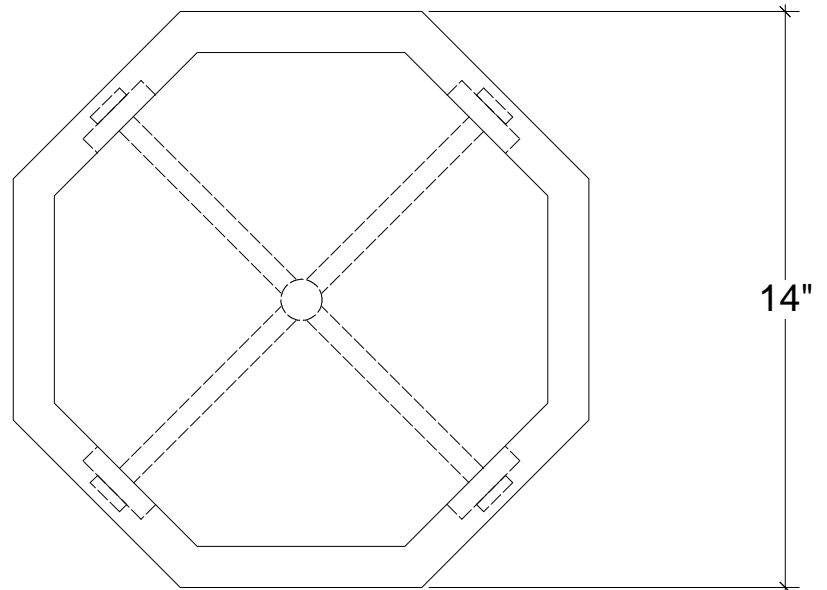

IRONWARE

| | |
|---------------------|---------|
| Style Number | 954S |
| W | 14 |
| L | 14 |
| H | 18 |
| Surface | Stamped |
| Weight | 12 lbs |

Info

Shown with chocolate leather. Also available in black, brown, mahogany, or antique leather

Leather cord comes in complementary color.

Ironware products are hand forged, and as a result, dimensions may vary.
All designs by © Karin Eaton / Ironware International, Inc.
Customization available.

Ironware International is located at 2421 Cruzen Street, Nashville, TN 37211 |
1.800.850.0460 | info@ironwareinternational.com