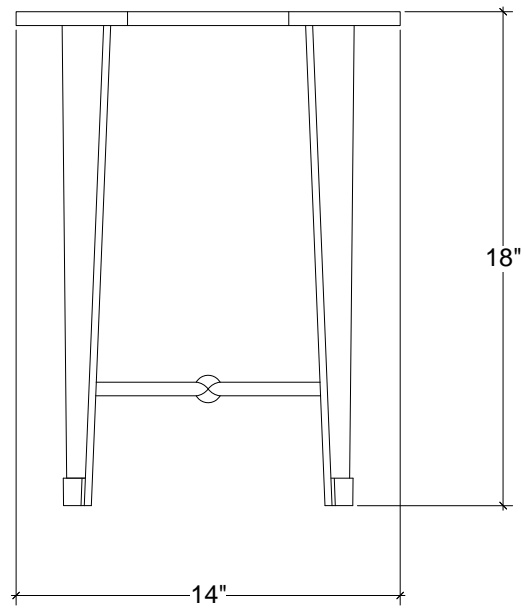

IRONWARE

| | |
|---------------------|---------|
| Style Number | 954S |
| W | 14 |
| L | 14 |
| H | 18 |
| Surface | Stamped |
| Weight | 12 lbs |

Info

Shown with chocolate leather. Also available in black, brown, mahogany, or antique leather

Leather cord comes in complementary color.

Ironware products are hand forged, and as a result, dimensions may vary.
All designs by © Karin Eaton / Ironware International, Inc.
Customization available.

Ironware International is located at 2421 Cruzen Street, Nashville, TN 37211 |
1.800.850.0460 | info@ironwareinternational.com