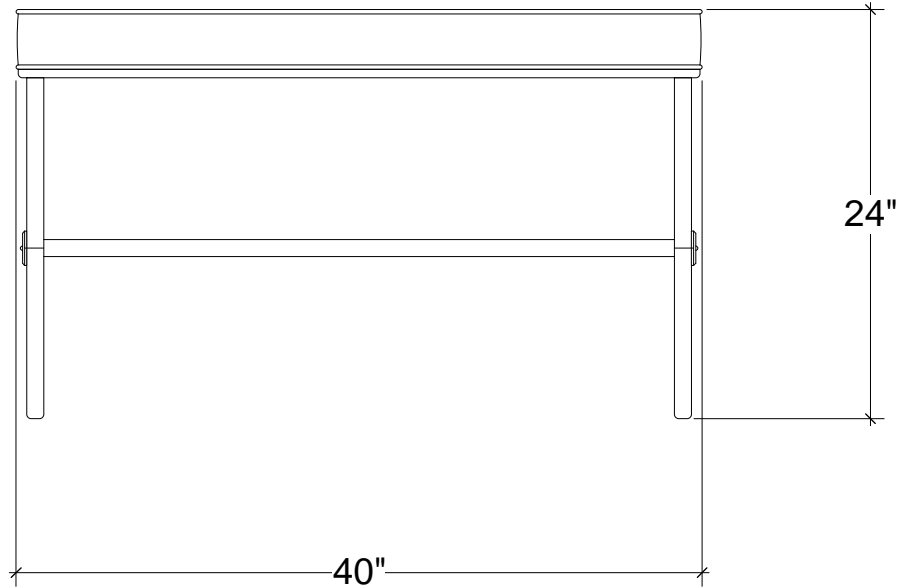

IRONWARE

Style Number	958GU
W	16
L	40
H	24
Surface	Hammered
Weight	33 lbs

Info

COM 4 yards / COL 36 yards

Ironware products are hand forged, and as a result, dimensions may vary.
All designs by © Karin Eaton / Ironware International, Inc.
Customization available.