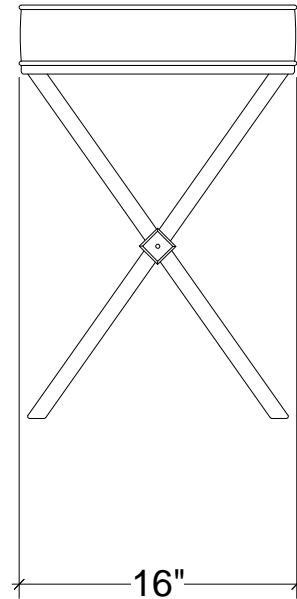

IRONWARE

Style Number	958GU
W	16
L	40
H	24
Surface	Hammered
Weight	33 lbs

Info

COM 4 yards / COL 36 yards

Ironware products are hand forged, and as a result, dimensions may vary.
All designs by © Karin Eaton / Ironware International, Inc.
Customization available.