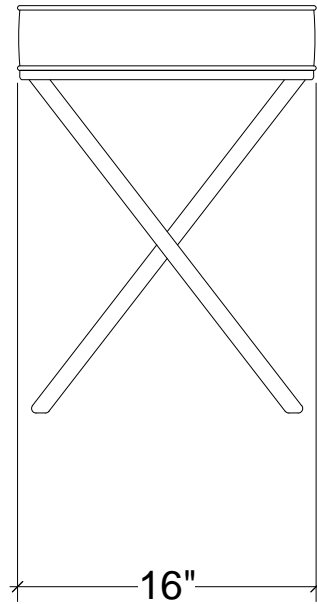

IRONWARE

Style Number	958U
W	16
L	40
H	22
Surface	Hammered
Weight	33 lbs

Info

COM 4 yards / COL 36 square feet

Ironware products are hand forged, and as a result, dimensions may vary.
All designs by © Karin Eaton / Ironware International, Inc.
Customization available.