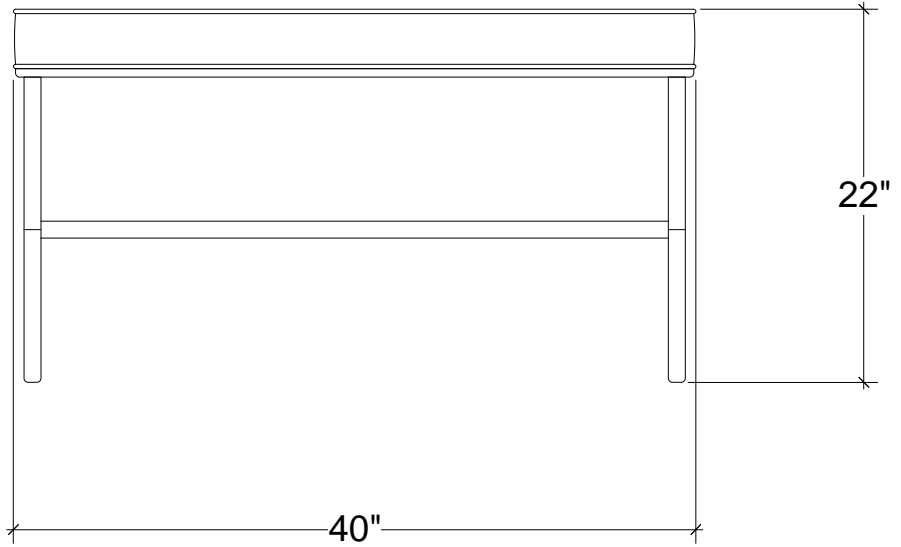

IRONWARE

Style Number	958U
W	16
L	40
H	22
Surface	Hammered
Weight	33 lbs

Info

COM 4 yards / COL 36 square feet

Ironware products are hand forged, and as a result, dimensions may vary.
All designs by © Karin Eaton / Ironware International, Inc.
Customization available.