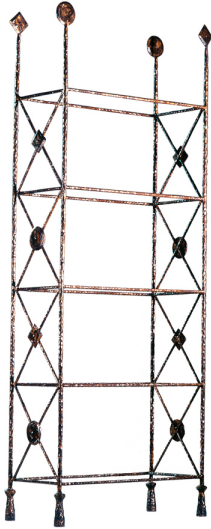

IRONWARE

Style Number	992
W	12
L	28
H	72
Surface	Hammered

Info

3/8" glass shelves

Ironware products are hand forged, and as a result, dimensions may vary.
All designs by © Karin Eaton / Ironware International, Inc.
Customization available.