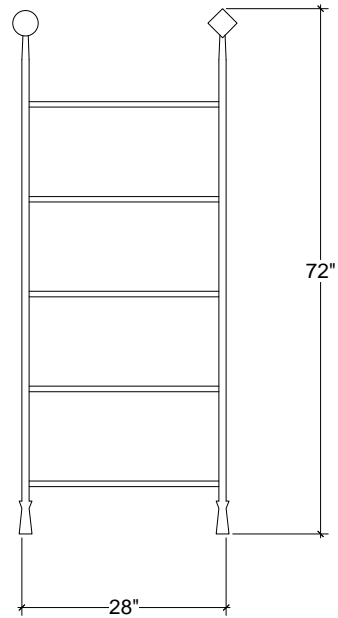

IRONWARE

Style Number	992
W	12
L	28
H	72
Surface	Hammered

Info

3/8" glass shelves

Ironware products are hand forged, and as a result, dimensions may vary.
All designs by © Karin Eaton / Ironware International, Inc.
Customization available.