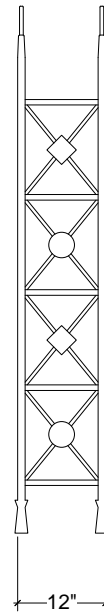

IRONWARE

Style Number	992
W	12
L	28
H	72
Surface	Hammered

Info

3/8" glass shelves

Ironware products are hand forged, and as a result, dimensions may vary.
All designs by © Karin Eaton / Ironware International, Inc.
Customization available.