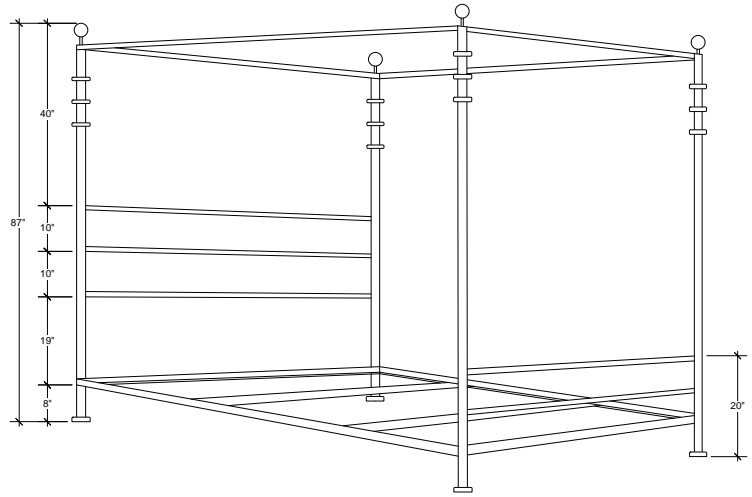

IRONWARE

Style Number

DQ-PCFU1UF

H

87

Surface

Hammered

Info