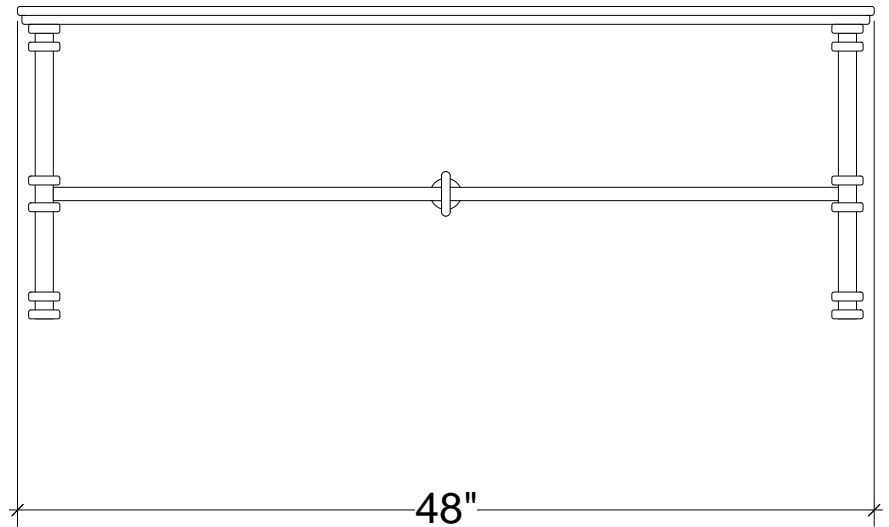

IRONWARE

Style Number	G5
W	48
L	48
H	17.5
Surface	Hammered
Weight	180 lbs

Info

1/2" clear glass top

Ironware products are hand forged, and as a result, dimensions may vary.
All designs by © Karin Eaton / Ironware International, Inc.
Customization available.