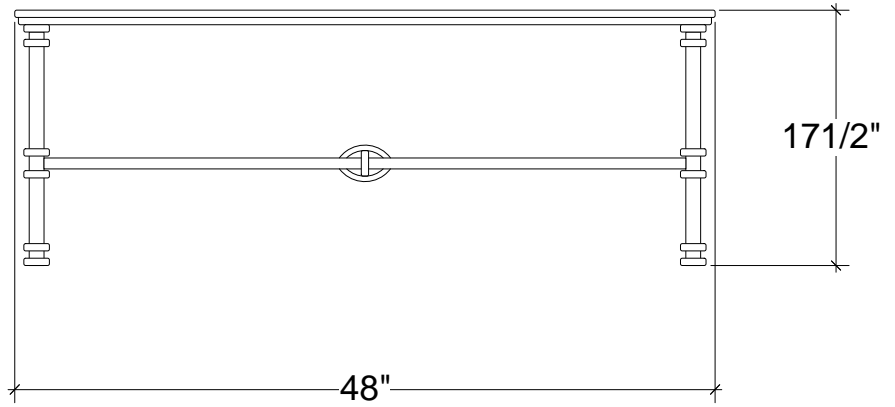

IRONWARE

Style Number	G5
W	48
L	48
H	17.5
Surface	Hammered
Weight	180 lbs

Info

1/2" clear glass top

Ironware products are hand forged, and as a result, dimensions may vary.
All designs by © Karin Eaton / Ironware International, Inc.
Customization available.