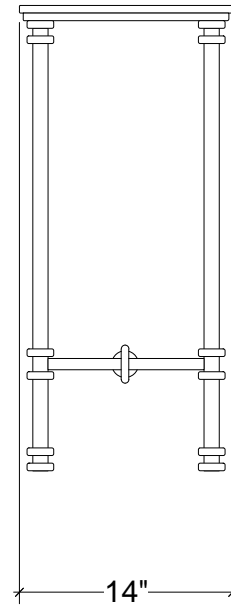

IRONWARE

Style Number	G52
W	14
L	36
H	30.5
Surface	Hammered

Info

1/2" Clear glass top

Ironware products are hand forged, and as a result, dimensions may vary.
All designs by © Karin Eaton / Ironware International, Inc.
Customization available.