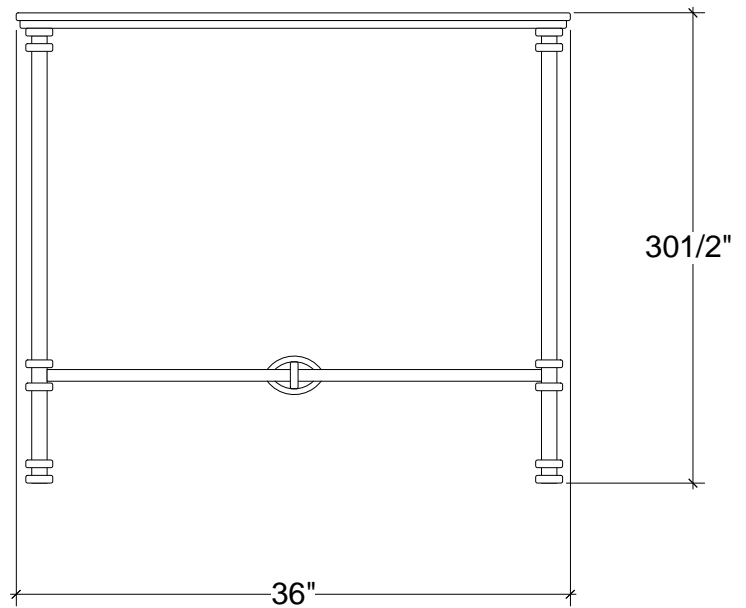

IRONWARE

Style Number	G52
W	14
L	36
H	30.5
Surface	Hammered

Info

1/2" Clear glass top

Ironware products are hand forged, and as a result, dimensions may vary.
All designs by © Karin Eaton / Ironware International, Inc.
Customization available.