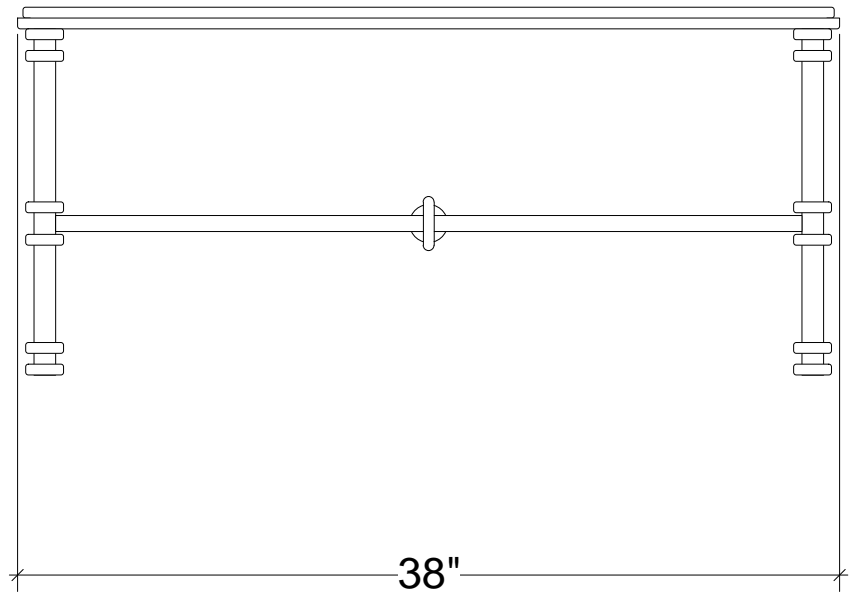

IRONWARE

Style Number	G5B
W	38
L	38
H	17
Surface	Hammered
Weight	320 lbs

Info

Ironware products are hand forged, and as a result, dimensions may vary.
All designs by © Karin Eaton / Ironware International, Inc.
Customization available.