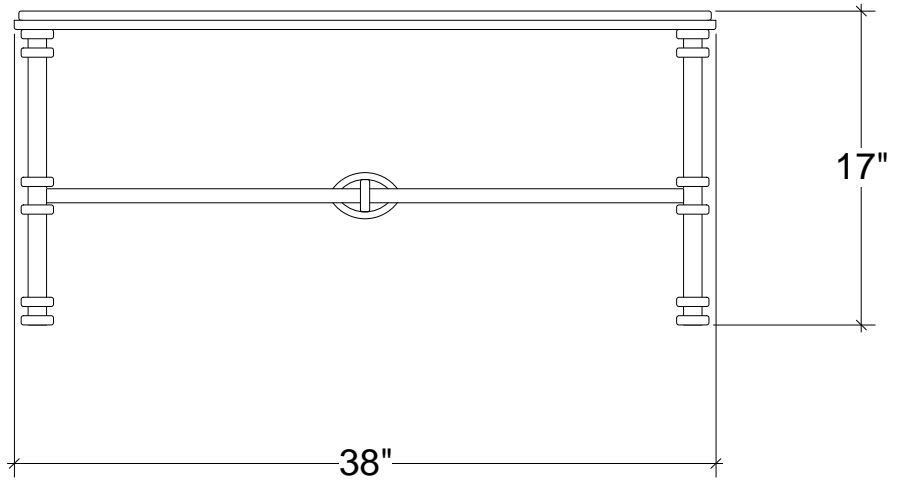

IRONWARE

Style Number	G5B
W	38
L	38
H	17
Surface	Hammered
Weight	320 lbs

Info

Ironware products are hand forged, and as a result, dimensions may vary.
All designs by © Karin Eaton / Ironware International, Inc.
Customization available.