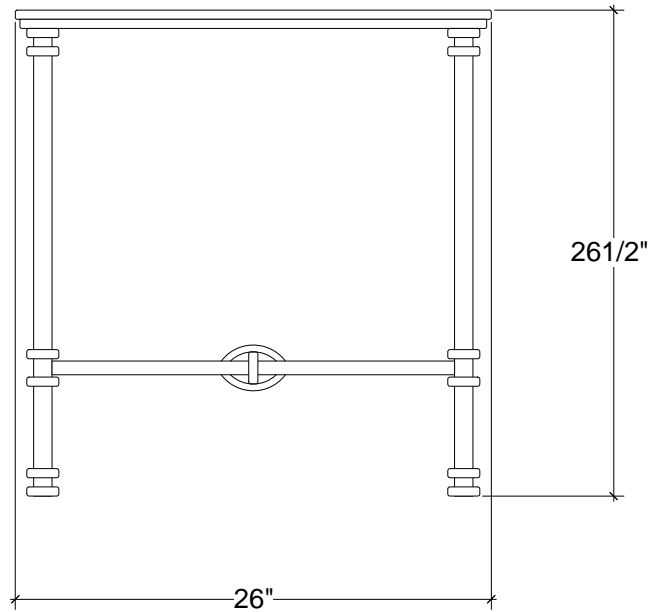

IRONWARE

Style Number	G5SQ
W	26
L	26
H	26
Surface	Hammered

Info

1/2" clear glass top

Ironware products are hand forged, and as a result, dimensions may vary.
All designs by © Karin Eaton / Ironware International, Inc.
Customization available.