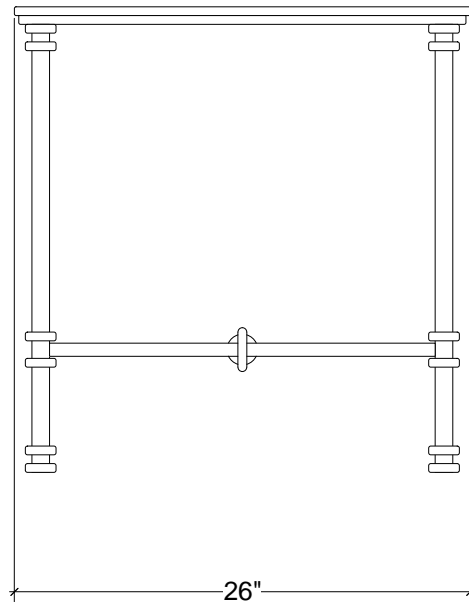

IRONWARE

Style Number	G5SQ
W	26
L	26
H	26
Surface	Hammered

Info

1/2" clear glass top

Ironware products are hand forged, and as a result, dimensions may vary.
All designs by © Karin Eaton / Ironware International, Inc.
Customization available.